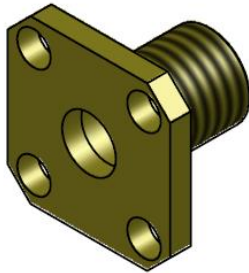

Arc Viewport FSMA Flanged (Set)

- Set of two optical arc viewport connectors.
- FSMA interface for fiber optic cable.
- Easy mounting to a waveguide wall with mounting flange and 4 screws

Parameter	Value
Footprint Drawing No.	FP-10075030
Product Type	Arc Viewport
Configuration	Flange □ 12.7mm
Fiber Optical Connection Thread	FSMA ¼-36 UNS-2A, male thread
Mounting Thread	4x through holes Ø 2.6mm, see assembly instructions below
Temperature Range	-20°C to +80°C

Ordering Code

P/N	Description	Quantity included
AVPN-02	Arc Viewport FSMA Flanged (Set)	2 pieces

Assembly Instructions:

Rev.	Remark	Date	Name
00	Initial	13.02.2017	C. Weil