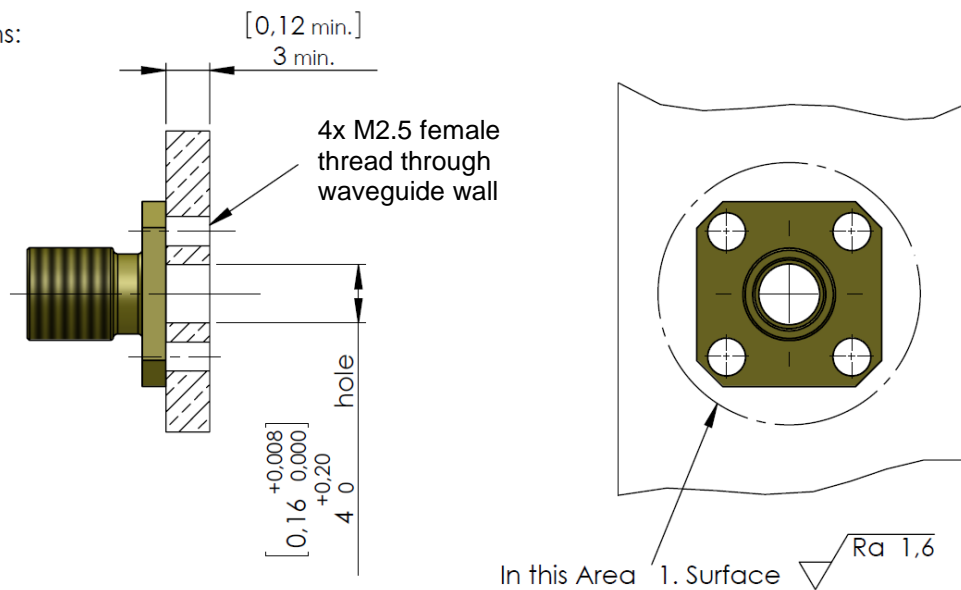

Arc Viewport FSMA Flanged (Set)

- Set of two optical arc viewport connectors.
- FSMA interface for fiber optic cable.
- Easy mounting to a waveguide wall with mounting flange and 4 screws

Parameter	Value
Footprint Drawing No.	FP-10075030
Product Type	Arc Viewport
Configuration	Flange □ 12.7mm
Fiber Optical Connection Thread	FSMA ¼-36 UNS-2A, male thread
Mounting Thread	4x through holes Ø 2.6mm, see assembly instructions below
Temperature Range	-20°C to +80°C

Ordering Code

P/N	Description	Quantity included
AVPN-02	Arc Viewport FSMA Flanged (Set)	2 pieces

Assembly Instructions:

Rev.	Remark	Date	Name
00	Initial	13.02.2017	C. Weil