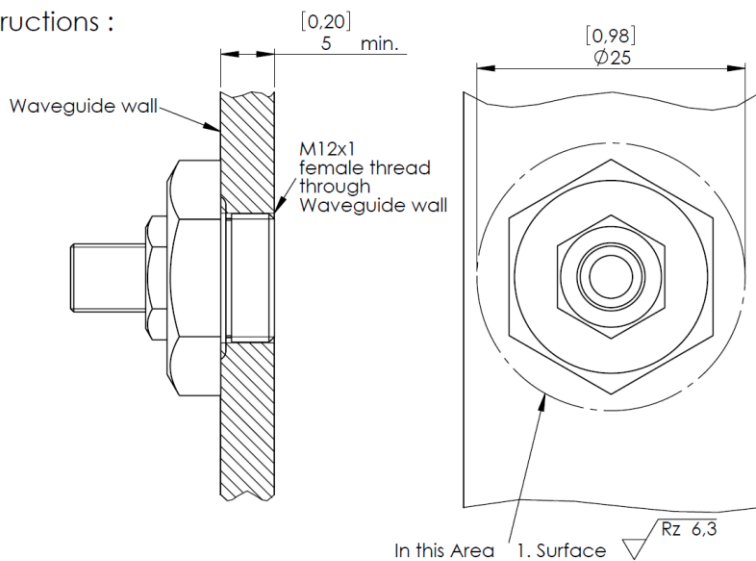

Arc Viewport Pressure Tight M12x1 (Set)

- Set of two optical arc viewport connectors
- FSMA interface for fiber optic cable.
- Easy mounting to a waveguide wall with M12x1 mounting thread.
- Gas-pressure tight up to 4 bar gauge, using a sealed glass window.

Parameter	Value
Footprint Drawing No.	FP-10074610
Product Type	Arc Viewport
Configuration	Gas pressure tight
Fiber Optical Connection Thread	FSMA ¼-36 UNS-2A, male thread
Mounting Thread	M12 x 1, length 5 mm, see assembly instructions below
Differential Gas Pressure	4 bar gauge max.
Temperature Range	-20°C to +80°C
Material	brass
Accessories Included	o-ring seal for mounting

Ordering Code

P/N	Description	Quantity included
AVPP-02	Arc Viewport Pressure Tight M12x1 (Set)	2 pieces

Assembly Instructions :

Rev.	Remark	Date	Name
00	Initial	02.03.2017	C. Weil