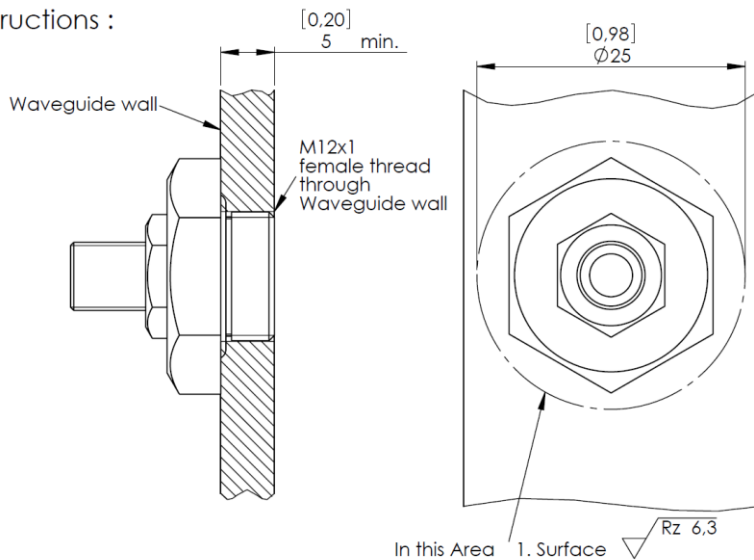

- Set of two optical arc viewport connectors
- FSMA interface for fiber optic cable.
- Easy mounting to a waveguide wall with M12x1 mounting thread.
- Gas-pressure tight up to 4 bar gauge, using a sealed glass window.

Parameter	Value
Footprint Drawing No.	FP-10074610
Product Type	Arc Viewport
Configuration	Gas pressure tight
Fiber Optical Connection Thread	FSMA ¼-36 UNS-2A, male thread
Mounting Thread	M12 x 1, length 5 mm, see assembly instructions below
Differential Gas Pressure	4 bar gauge max.
Temperature Range	-20°C to +80°C
Material	brass
Accessories Included	o-ring seal for mounting

Ordering Code

P/N	Description	Quantity included
AVPP-02	Arc Viewport Pressure Tight M12x1 (Set)	2 pieces

Assembly Instructions :

Rev.	Remark	Date	Name
00	Initial	02.03.2017	C. Weil
	Formal update	07.03.2022	C. Weil